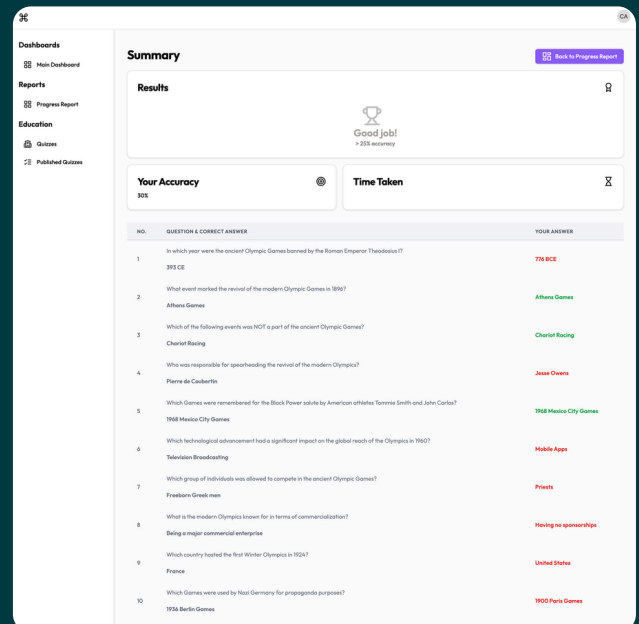

Features

Our platform enables teachers to generate quizzes in seconds and provides valuable data on student performance.

AI-Powered
Quiz
Creation

School
Management

Insightful
Reports

Instant
Feedback

Why Choose Quizgem?

- **End-to-End Solution:** Quizgem handles all your quizzing needs, with seamless integration to other EdTech platforms.
- **Quick Quiz Creation:** Generate quizzes in under 30 seconds, saving teachers valuable time.