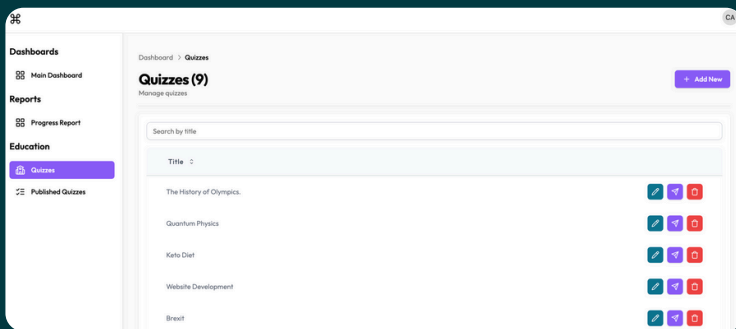

Why Choose Quizgem?

- **End-to-End Solution:** Quizgem handles all your quizzing needs, with seamless integration to other EdTech platforms.
- **Quick Quiz Creation:** Generate quizzes in under 30 seconds, saving teachers valuable time.

- **Enhanced Performance:** Frequent quizzes boost exam scores, retention, and overall grades.
- **Insightful Reporting:** Detailed reports track student progress and highlight lecture comprehension.