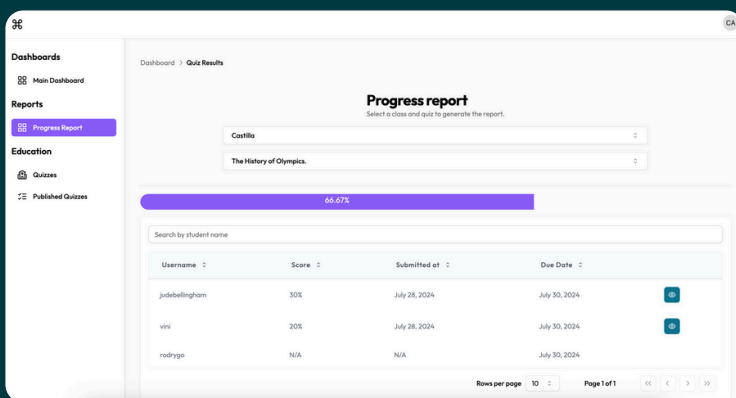

Why Choose Quizgem?

- **End-to-End Solution:** Quizgem handles all your quizzing needs, with seamless integration to other EdTech platforms.
- **Quick Quiz Creation:** Generate quizzes in under 30 seconds, saving teachers valuable time.

- **Enhanced Performance:** Frequent quizzes boost exam scores, retention, and overall grades.
- **Insightful Reporting:** Detailed reports track student progress and highlight lecture comprehension.