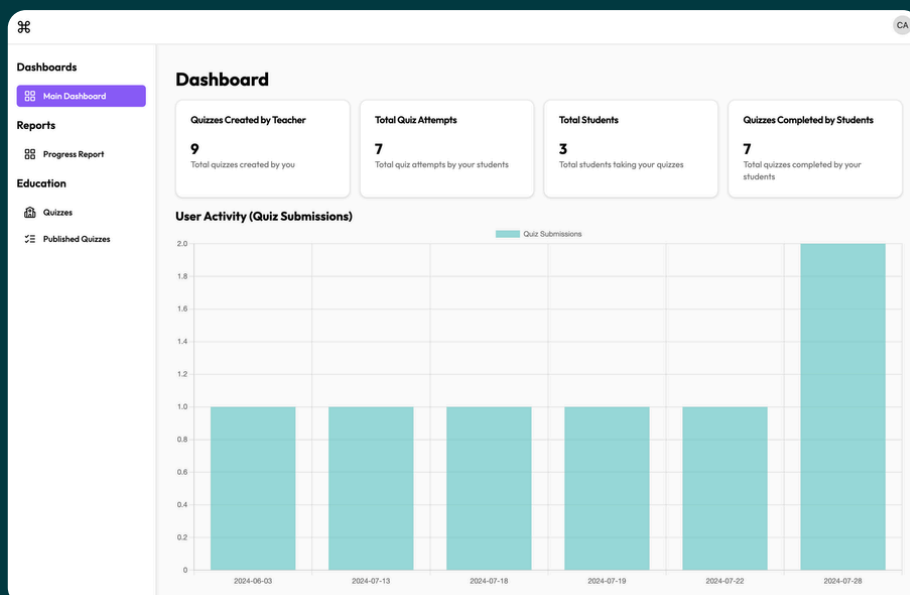

Features

Our platform enables teachers to generate quizzes in seconds and provides valuable data on student performance.

AI-Powered
Quiz
Creation

School
Management

Insightful
Reports

Instant
Feedback

Why Choose Quizgem?

- **End-to-End Solution:** Quizgem handles all your quizzing needs, with seamless integration to other EdTech platforms.
- **Quick Quiz Creation:** Generate quizzes in under 30 seconds, saving teachers valuable time.